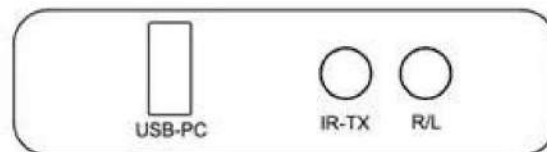

Audio-visual conference

Command and control center

Home theater

Physical interface diagram:

TX:

Port	Function description
Input	HDMI Input port
DC/5V	5V DC Power input port
CAT5E/6	Cat5e/6 cable output port
USB	USB-PC
Audio	Stereo output
IR-TX	3.5MM IR transmitter
EDID	1080P and 720P switch button (press for 3 seconds)

RX:

Port	Function description
Output	HDMI Output port
DC/5V	5V DC Power input port
CAT5E/6	Cat5e/6 cable input port
IR-RX	3.5MM IR receiver
USB 1	USB for mouse or keyboard
USB 2	
Audio	Stereo output

The Package includes: