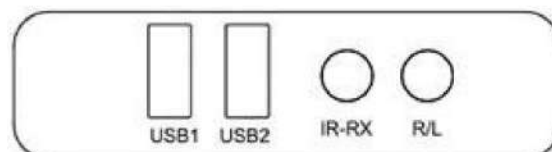

Audio-visual conference

Command and control center

Home theater

Physical interface diagram:

TX:

Port	Function description
Input	HDMI Input port
DC/5V	5V DC Power input port
CAT5E/6	Cat5e/6 cable output port
USB	USB-PC
Audio	Stereo output
IR-TX	3.5MM IR transmitter
EDID	1080P and 720P switch button (press for 3 seconds)

RX:

Port	Function description
Output	HDMI Output port
DC/5V	5V DC Power input port
CAT5E/6	Cat5e/6 cable input port
IR-RX	3.5MM IR receiver
USB 1	USB for mouse or keyboard
USB 2	
Audio	Stereo output

The Package includes: