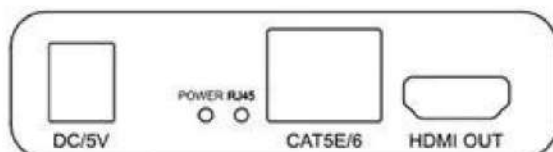

Specifications:

Length of CAT-5E/6 cable between RX and TX.....	Up to 60 meters
HDMI Input.....	1080p/1080i/720p/576p/576i/480p/480i
HDMI Output.....	1080p/1080i/720p/576p/576i/480p/480i
Max bandwidth.....	150MHz
Max baud rate	4.5Gbps
Input video signal	0.5~1.5Volts p-p
Output DDC signal.....	5Volts p-p (TTL)
Input HDMI cable distance.....	≤10m AWG26 HDMI standard cable
Output HDMI cable distance.....	≤15m AWG26 HDMI standard cable
TX max working current	300mA
RX max working current	300mA
Power adapter format.....	Input:AC (50HZ,60HZ)100V-240V; Output: DC5V/1A
Operating temperature range.....	(-15 to +45C)
Operating humidity range.....	5 to 90%RH (No Condensation)
Dimension (LxWx H)	94x84x24(mm)
TX weight	220g
RX weight	220g

Audio-visual conference

Command and control center

Home theater

Physical interface diagram:

TX:

Port	Function description
Input	HDMI Input port
DC/5V	5V DC Power input port
CAT5E/6	Cat5e/6 cable output port
USB	USB-PC
Audio	Stereo output
IR-TX	3.5MM IR transmitter
EDID	1080P and 720P switch button (press for 3 seconds)

RX:

Port	Function description
Output	HDMI Output port
DC/5V	5V DC Power input port
CAT5E/6	Cat5e/6 cable input port
IR-RX	3.5MM IR receiver
USB 1	USB for mouse or keyboard
USB 2	
Audio	Stereo output

The Package includes: