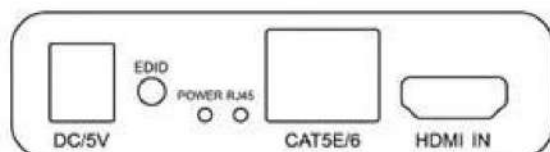

Specifications:

Length of CAT-5E/6 cable between RX and TX.....	Up to 60 meters
HDMI Input.....	1080p/1080i/720p/576p/576i/480p/480i
HDMI Output.....	1080p/1080i/720p/576p/576i/480p/480i
Max bandwidth.....	150MHz
Max baud rate	4.5Gbps
Input video signal	0.5~1.5Volts p-p
Output DDC signal.....	5Volts p-p (TTL)
Input HDMI cable distance.....	≤10m AWG26 HDMI standard cable
Output HDMI cable distance.....	≤15m AWG26 HDMI standard cable
TX max working current	300mA
RX max working current	300mA
Power adapter format.....	Input:AC (50HZ,60HZ)100V-240V; Output: DC5V/1A
Operating temperature range.....	(-15 to +45C)
Operating humidity range.....	5 to 90%RH (No Condensation)
Dimension (LxWx H)	94x84x24(mm)
TX weight	220g
RX weight	220g

Audio-visual conference

Command and control center

Home theater

Physical interface diagram:

TX:

Port	Function description
Input	HDMI Input port
DC/5V	5V DC Power input port
CAT5E/6	Cat5e/6 cable output port
USB	USB-PC
Audio	Stereo output
IR-TX	3.5MM IR transmitter
EDID	1080P and 720P switch button (press for 3 seconds)

RX:

Port	Function description
Output	HDMI Output port
DC/5V	5V DC Power input port
CAT5E/6	Cat5e/6 cable input port
IR-RX	3.5MM IR receiver
USB 1	USB for mouse or keyboard
USB 2	
Audio	Stereo output

The Package includes: