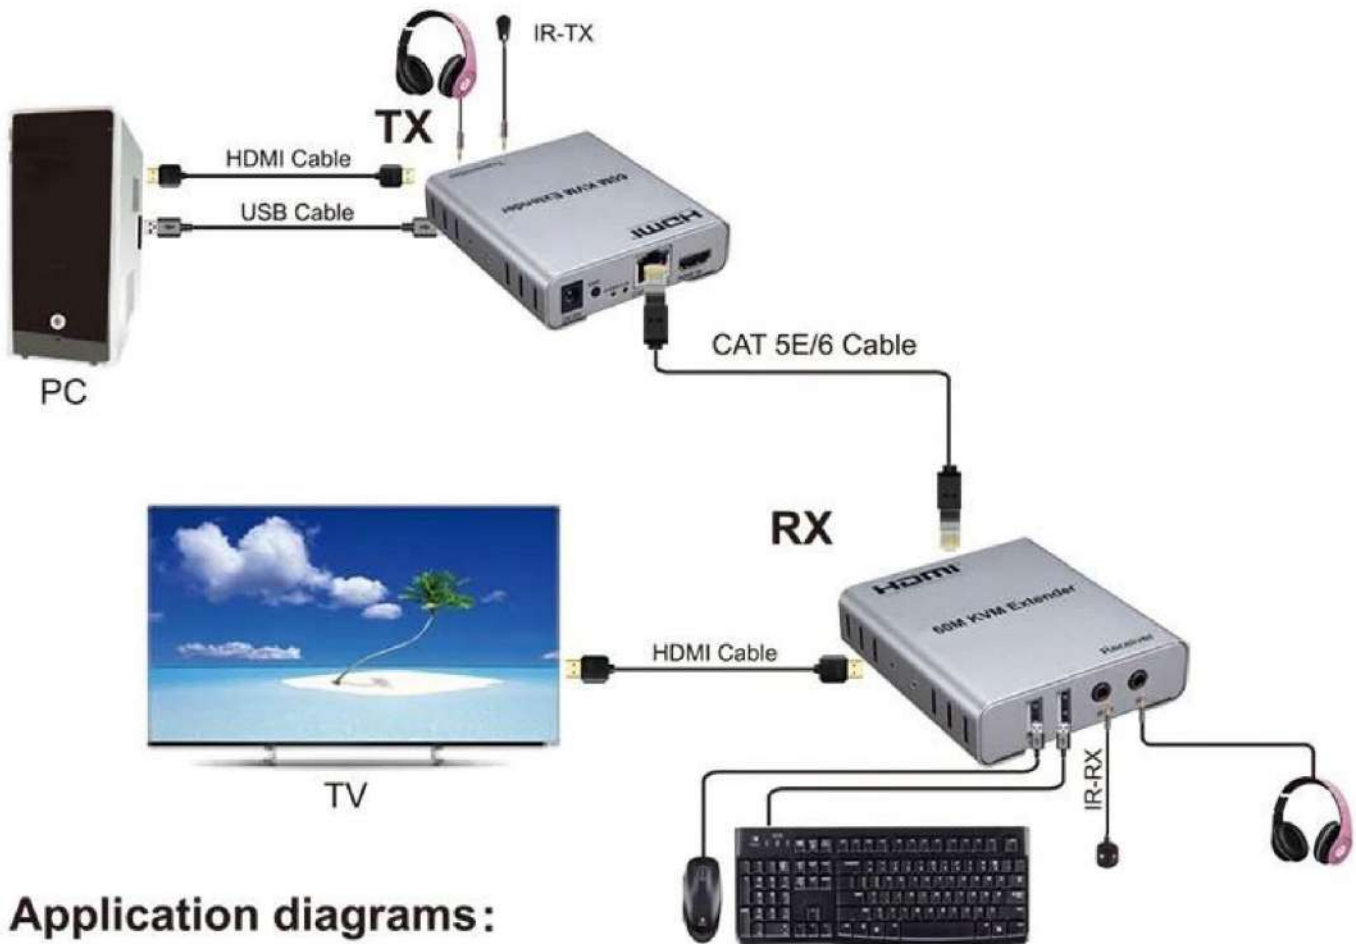

Specifications:

Length of CAT-5E/6 cable between RX and TX.....	Up to 60 meters
HDMI Input.....	1080p/1080i/720p/576p/576i/480p/480i
HDMI Output.....	1080p/1080i/720p/576p/576i/480p/480i
Max bandwidth.....	150MHz
Max baud rate	4.5Gbps
Input video signal	0.5~1.5Volts p-p
Output DDC signal.....	5Volts p-p (TTL)
Input HDMI cable distance.....	≤10m AWG26 HDMI standard cable
Output HDMI cable distance.....	≤15m AWG26 HDMI standard cable
TX max working current	300mA
RX max working current	300mA
Power adapter format.....	Input:AC (50HZ,60HZ)100V-240V; Output: DC5V/1A
Operating temperature range.....	(-15 to +45C)
Operating humidity range.....	5 to 90%RH (No Condensation)
Dimension (LxWx H)	94x84x24(mm)
TX weight	220g
RX weight	220g

Connection diagram:

Application diagrams:

HDMI extender is used in audio-visual conference, command and control center, ticketing platform, home theater, multi-media teaching, conference system and so on.